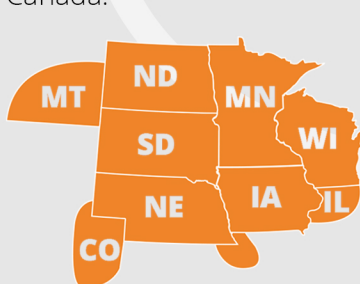

the **CARRIER** of **CHOICE**

One of the few remaining **family-owned and operated** carriers, the third generation of the Wadham family is now in leadership roles and is dedicated to providing the service Rist customers have been accustomed to since 1949.

EXTENDED NETWORK

Rist provides *RELIABLE PARTNER* Service from our Northeast footprint to the Midwest, Mid-Atlantic US regions and Canada.

LTL SERVICES

- Guaranteed delivery options
- Next day service between NY State, Metro NYC, NJ, Eastern PA, and parts of New England
- Seamless Canadian Service
- Appointment deliveries
- Inside deliveries
- LTL alcohol permits throughout all of New England, NY, NJ, and PA
- Power liftgate pickups and deliveries
- Airport and container station pickups
- Haz-Mat