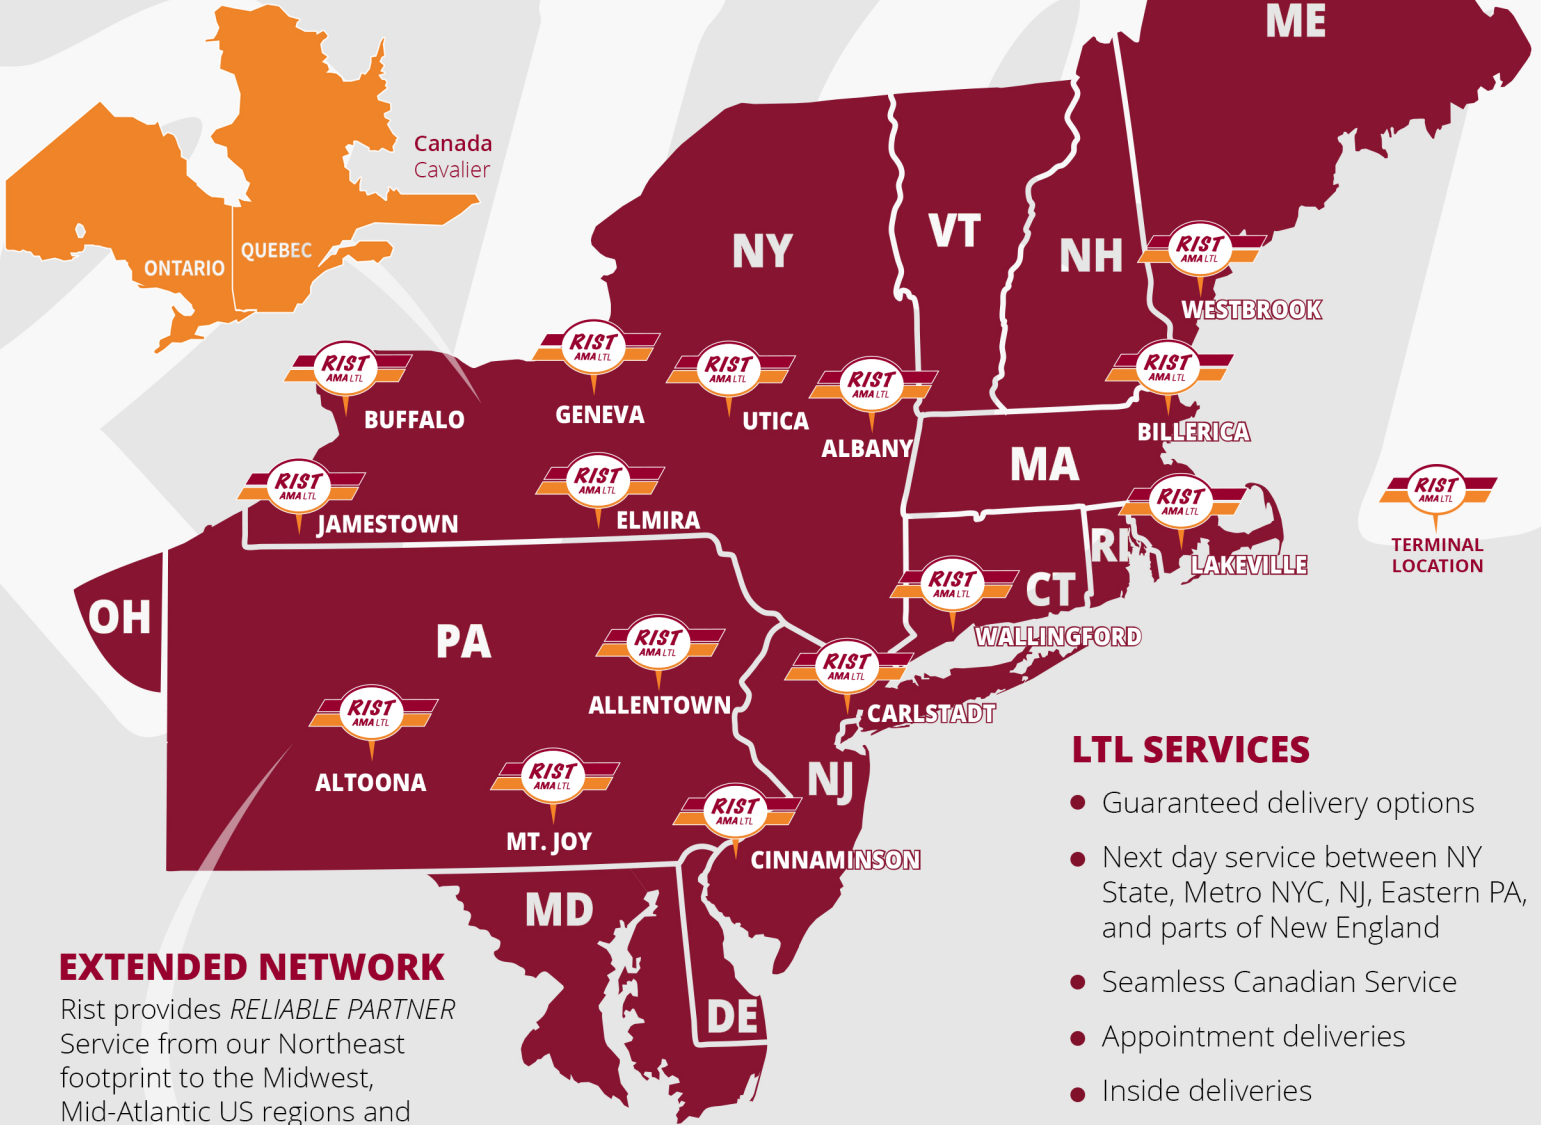

the **CARRIER** of **CHOICE**

One of the few remaining **family-owned and operated** carriers, the third generation of the Wadham family is now in leadership roles and is dedicated to providing the service Rist customers have been accustomed to since 1949.

EXTENDED NETWORK

Rist provides *RELIABLE PARTNER* Service from our Northeast footprint to the Midwest, Mid-Atlantic US regions and Canada.

LTL SERVICES

- Guaranteed delivery options
- Next day service between NY State, Metro NYC, NJ, Eastern PA, and parts of New England
- Seamless Canadian Service
- Appointment deliveries
- Inside deliveries
- LTL alcohol permits throughout all of New England, NY, NJ, and PA
- Power liftgate pickups and deliveries
- Airport and container station pickups
- Haz-Mat

Less- Than-Truckload