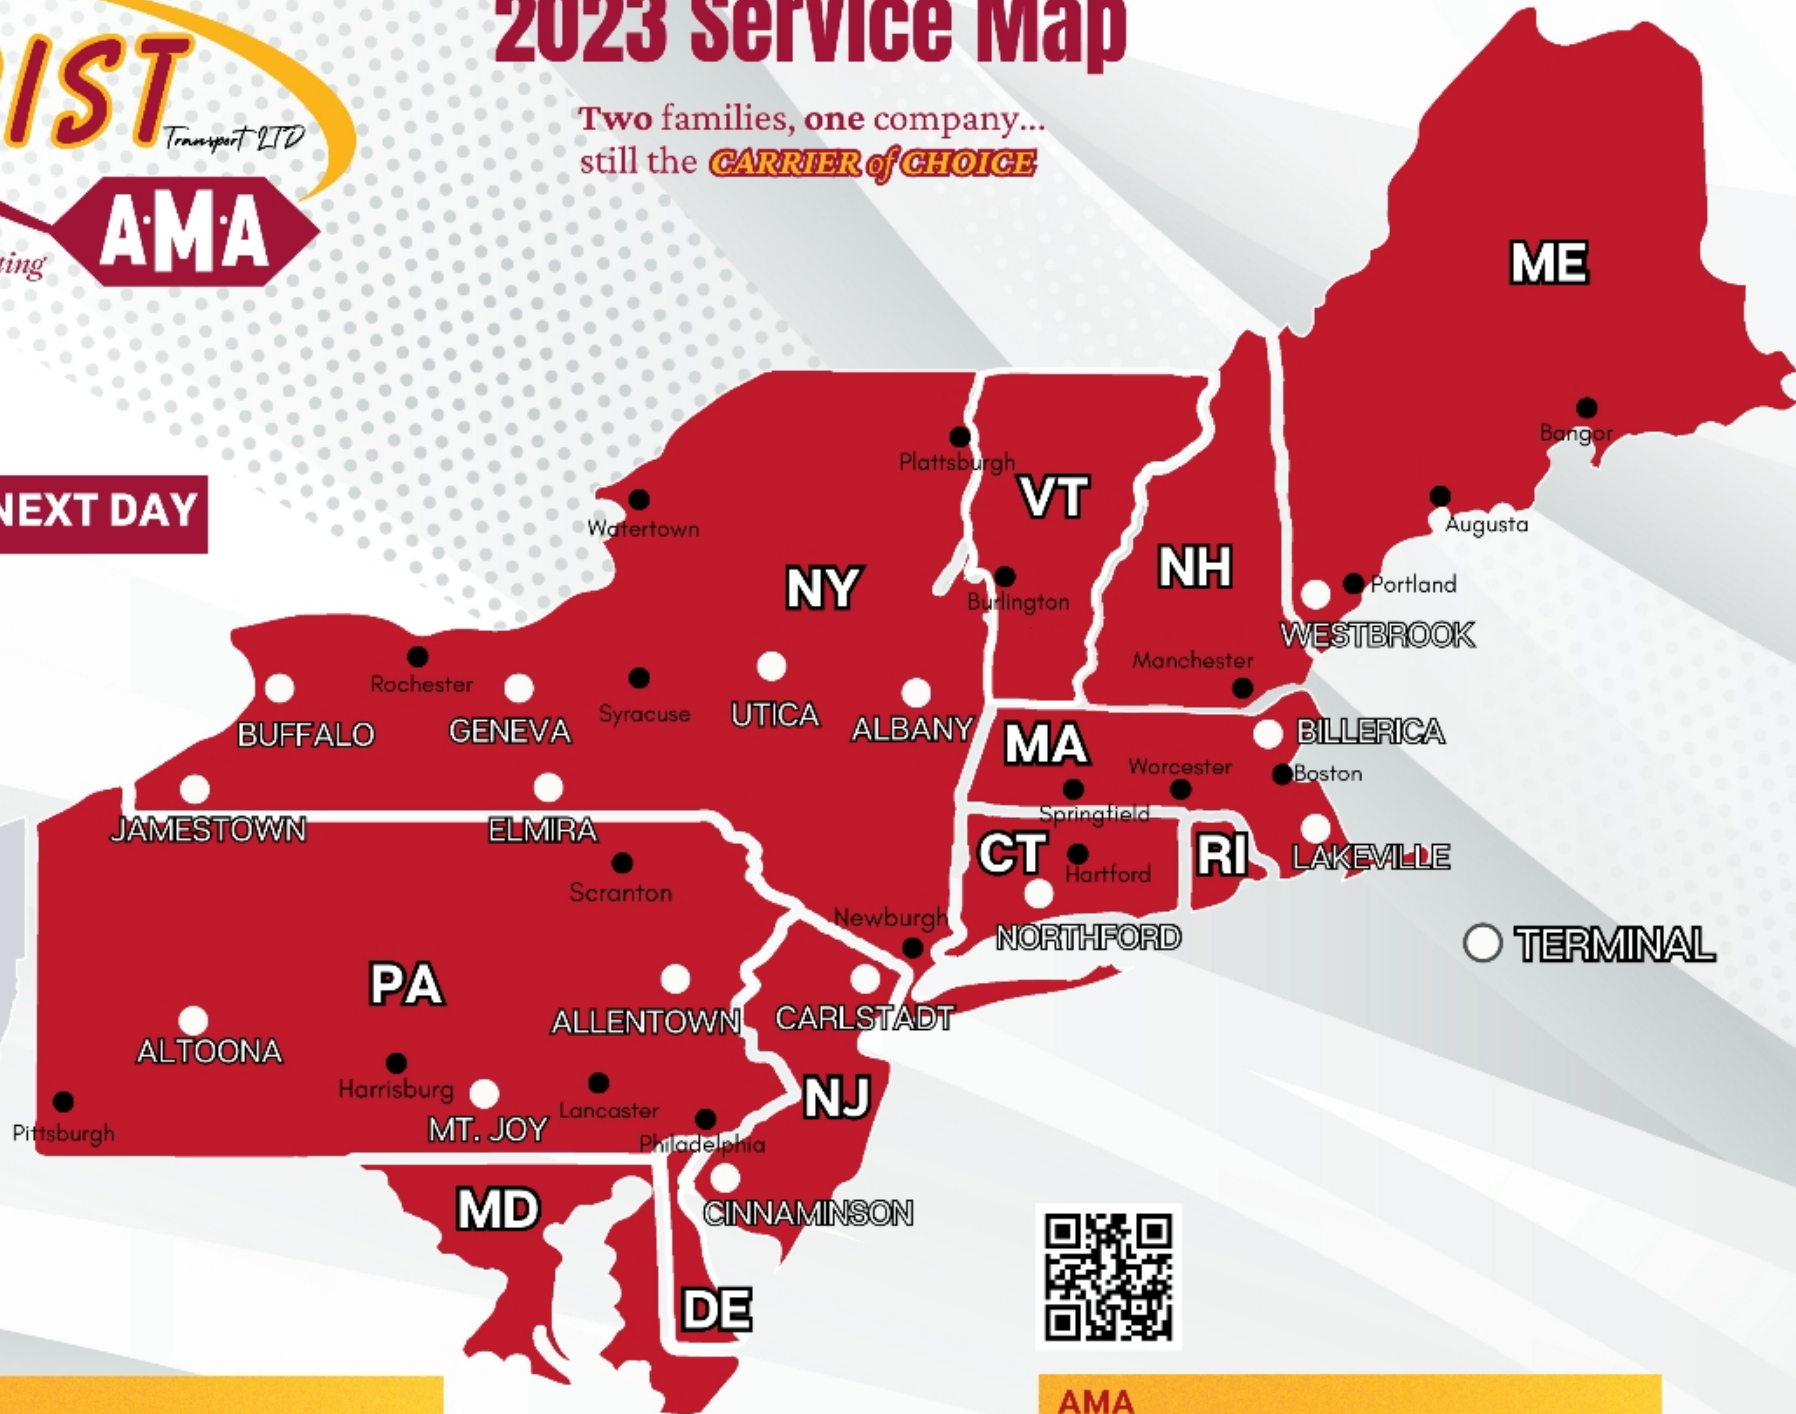

2023 Service Map

Two families, one company...
still the **CARRIER of CHOICE**

98% NEXT DAY

RIST

Ph: (877)747-8585

AMA

Ph: (800)322-3210

Two families, one company... still the **CARRIER of CHOICE**